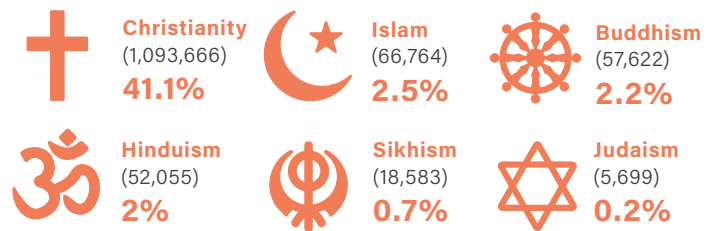

MORE THAN 130 faiths are followed in WA

The number of people affiliated with Christianity is declining, while those identifying with no religion or secular beliefs (42.5%) is increasing. Sikhism is the fastest growing religion.