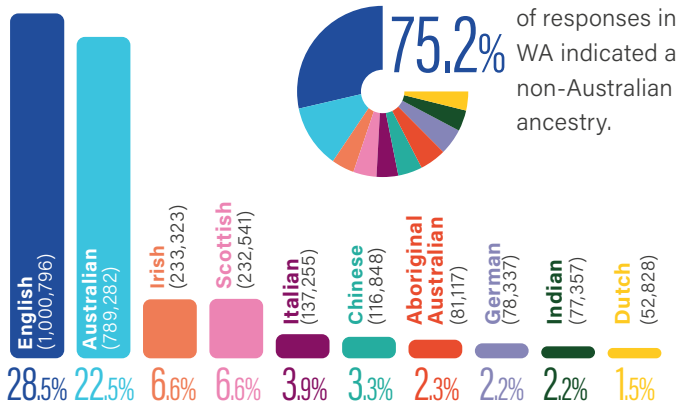

CENSUS 2021

WA's Changing Population and Cultural Landscape

WA's population has reached

2,660,026

An increase of 7.5% from 2016.

The proportion of Western Australians born overseas is larger (32.2%) than the national average (27.6%). The proportion of those born in Australia is lower (62%) than the national average of 66.9%.

55.6% of Western Australians have one or both parents born overseas - higher than the national average of 48.2%.

TOP 10 birthplaces where were we born?

WA is home to people from 221 birthplaces. The top 10 birthplaces are the same as in 2016 but the proportion of each has changed. The overseas born birthplaces with highest growth in number of people are India, the Philippines, China, South Africa, Malaysia and Bhutan.

TOP 10 ancestries where do we come from?

MORE THAN 130 faiths are followed in WA

The number of people affiliated with Christianity is declining, while those identifying with no religion or secular beliefs (42.5%) is increasing. Sikhism is the fastest growing religion.

TOP 10 most culturally and linguistically diverse local government areas where do we live?

91.2% of people from CaLD backgrounds live in metro Perth compared to 79% of all W.A.