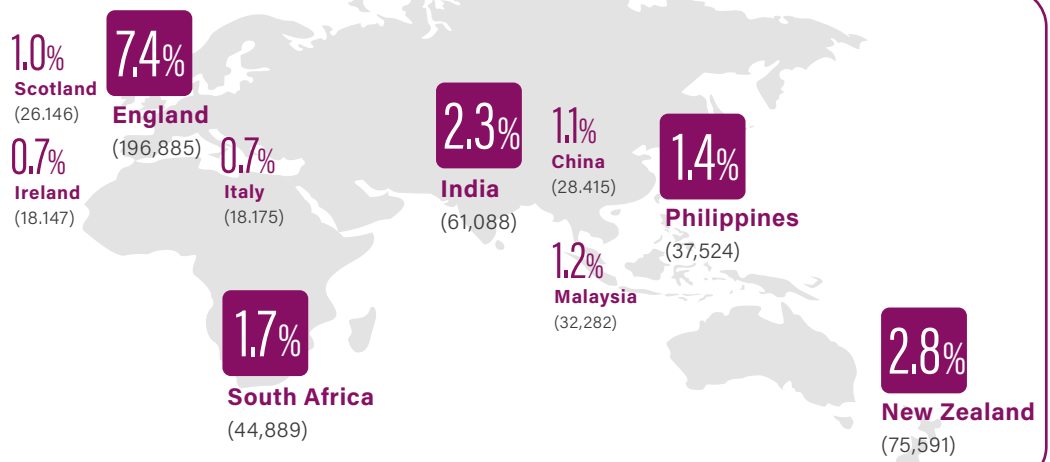

CENSUS 2021

WA's Changing Population and Cultural Landscape

WA's population has reached

2,660,026

An increase of 7.5% from 2016.

The proportion of Western Australians born overseas is larger (32.2%) than the national average (27.6%). The proportion of those born in Australia is lower (62%) than the national average of 66.9%.

55.6% of Western Australians have one or both parents born overseas - higher than the national average of 48.2%.

TOP 10 birthplaces where were we born?

WA is home to people from 221 birthplaces. The top 10 birthplaces are the same as in 2016 but the proportion of each has changed. The overseas born birthplaces with highest growth in number of people are India, the Philippines, China, South Africa, Malaysia and Bhutan.

TOP 10 ancestries where do we come from?

MORE THAN 130 faiths are followed in WA

The number of people affiliated with Christianity is declining, while those identifying with no religion or secular beliefs (42.5%) is increasing. Sikhism is the fastest growing religion.