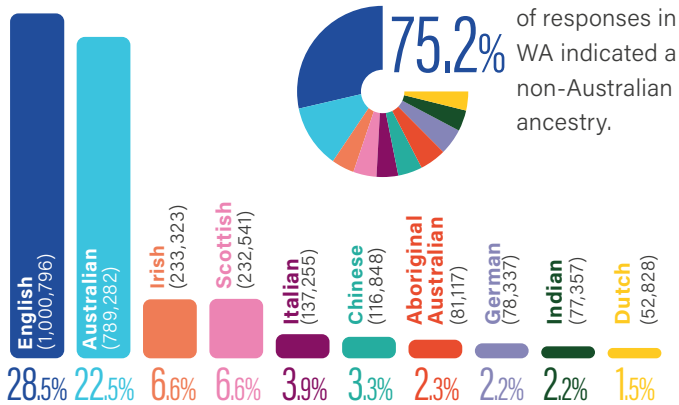

CENSUS 2021

WA's Changing Population and Cultural Landscape

WA's population has reached

2,660,026

An increase of 7.5% from 2016.

The proportion of Western Australians born overseas is larger (**32.2%**) than the national average (**27.6%**). The proportion of those born in Australia is lower (**62%**) than the national average of **66.9%**.

55.6% of Western Australians have one or both parents born overseas - higher than the national average of **48.2%**.

TOP 10 birthplaces where were we born?

WA is home to people from **221** birthplaces. The top 10 birthplaces are the same as in 2016 but the proportion of each has changed. The overseas born birthplaces with highest growth in number of people are India, the Philippines, China, South Africa, Malaysia and Bhutan.

TOP 10 ancestries where do we come from?

MORE THAN 130 faiths are followed in WA

The number of people affiliated with Christianity is declining, while those identifying with no religion or secular beliefs (**42.5%**) is increasing. Sikhism is the fastest growing religion.

TOP 10 most culturally and linguistically diverse local government areas where do we live?

91.2% of people from CaLD backgrounds live in metro Perth compared to **79%** of all W.A.