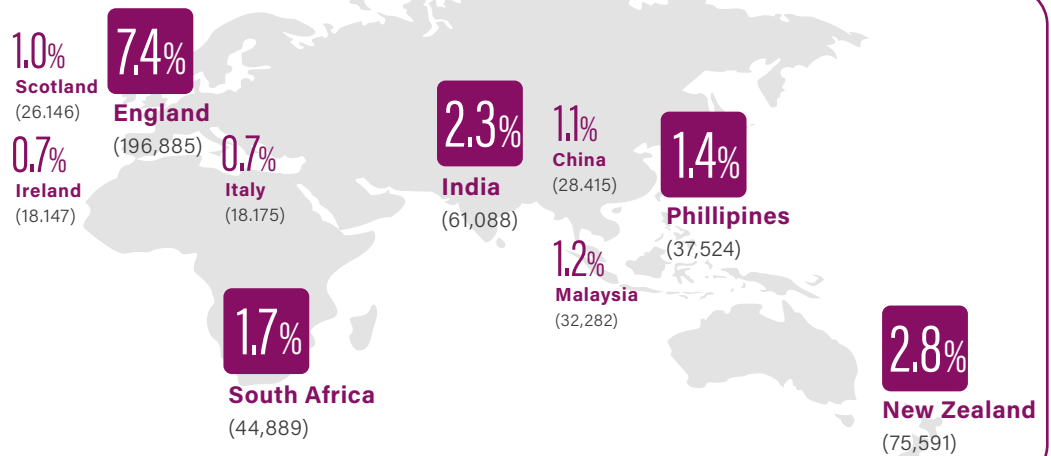

CENSUS 2021

WA's Changing Population and Cultural Landscape

WA's population has reached

2,660,026

An increase of 7.5% from 2016.

The proportion of Western Australians born overseas is larger (**32.2%**) than the national average (**27.6%**). The proportion of those born in Australia is lower (**62%**) than the national average of **66.9%**.

55.6% of Western Australians have one or both parents born overseas - higher than the national average of **48.2%**.

TOP 10 birthplaces where were we born?

WA is home to people from **221** birthplaces. The top 10 birthplaces are the same as in 2016 but the proportion of each has changed. The overseas born birthplaces with highest growth in number of people are India, the Philippines, China, South Africa, Malaysia and Bhutan.

TOP 10 ancestries where do we come from?

MORE THAN 130 faiths are followed in WA

The number of people affiliated with Christianity is declining, while those identifying with no religion or secular beliefs (**42.5%**) is increasing. Sikhism is the fastest growing religion.