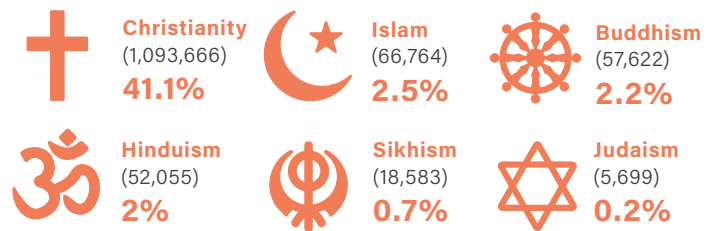

MORE THAN 130 faiths are followed in WA

The number of people affiliated with Christianity is declining, while those identifying with no religion or secular beliefs (**42.5%**) is increasing. Sikhism is the fastest growing religion.